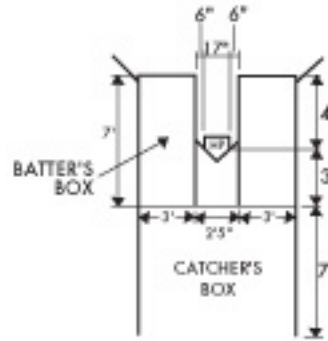

# Fast Pitch Softball, College and High School

\*for high school fast pitch softball the distance between the pitchers mound and home plate is 40'

Field marking lines must be drawn.

Field Marking Lines Must Be Drawn