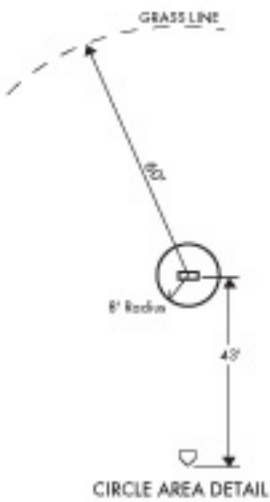

# Fast Pitch Softball, College and High School

\*for high school fast pitch softball the distance between the pitchers mound and home plate is 40'

Field marking lines must be drawn.

Field Marking Lines Must Be Drawn