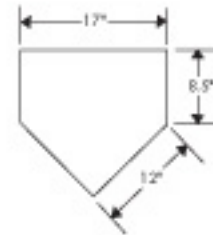

# Fast Pitch Softball, College and High School

\*for high school fast pitch softball the distance between the pitchers mound and home plate is 40'

Field marking lines must be drawn.

Field Marking Lines Must Be Drawn