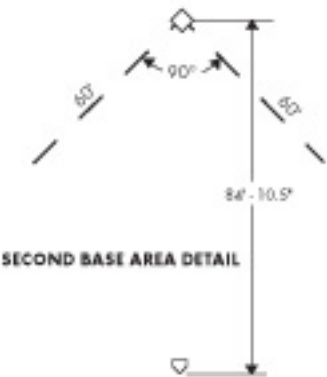

# Fast Pitch Softball, College and High School

\*for high school fast pitch softball the distance between the pitchers mound and home plate is 40'

Field marking lines must be drawn.

Field Marking Lines Must Be Drawn