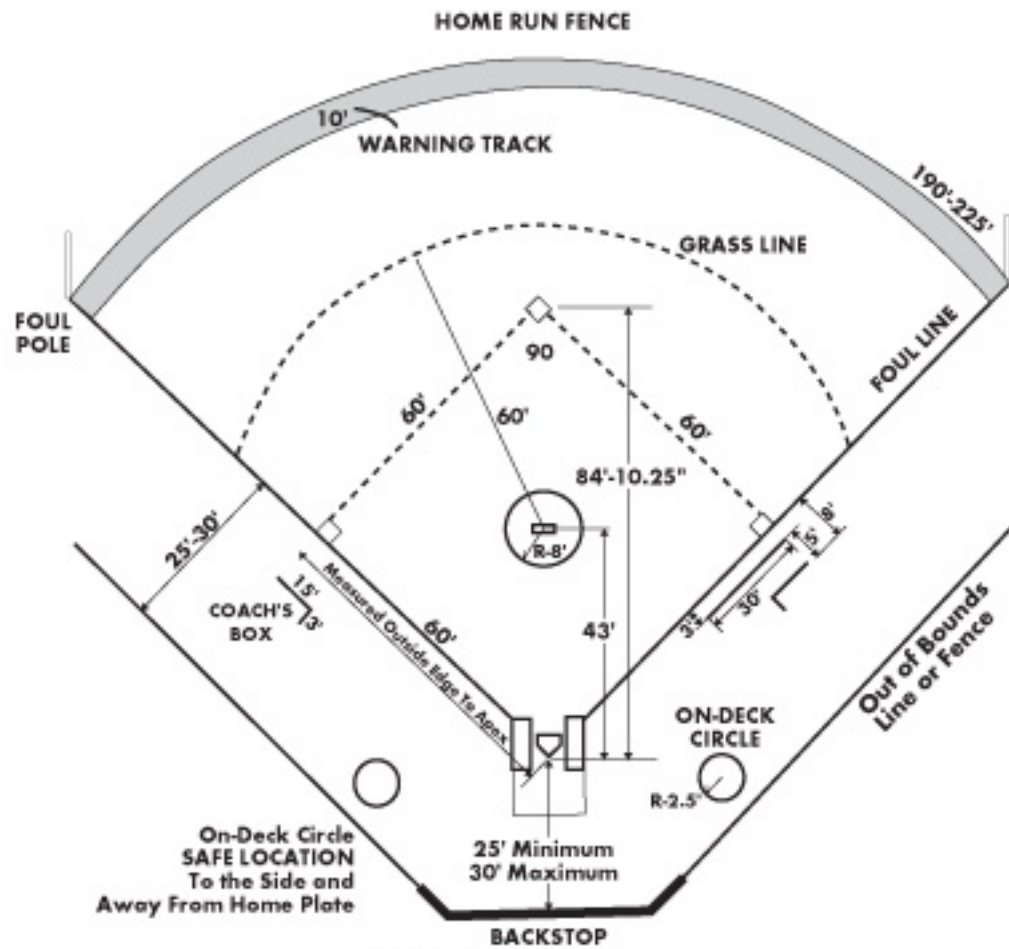

# Fast Pitch Softball, College and High School

\*for high school fast pitch softball the distance between the pitchers mound and home plate is 40'

Field marking lines must be drawn.

Field Marking Lines Must Be Drawn